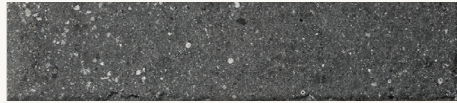

## STOCK SIZES

1x4 Herringbone 4" Hexagon

## AVAILABLE COLORS

*Aria*

*Blu*

*Ecru*

*Muschio*

*Rugiada*

*White*

*Block Cotto*

*Block Dark*

*Block Pearl*

*Block Sand*

*Aloe*

*Aqua*

*Light*

*Mint*

*Sky*